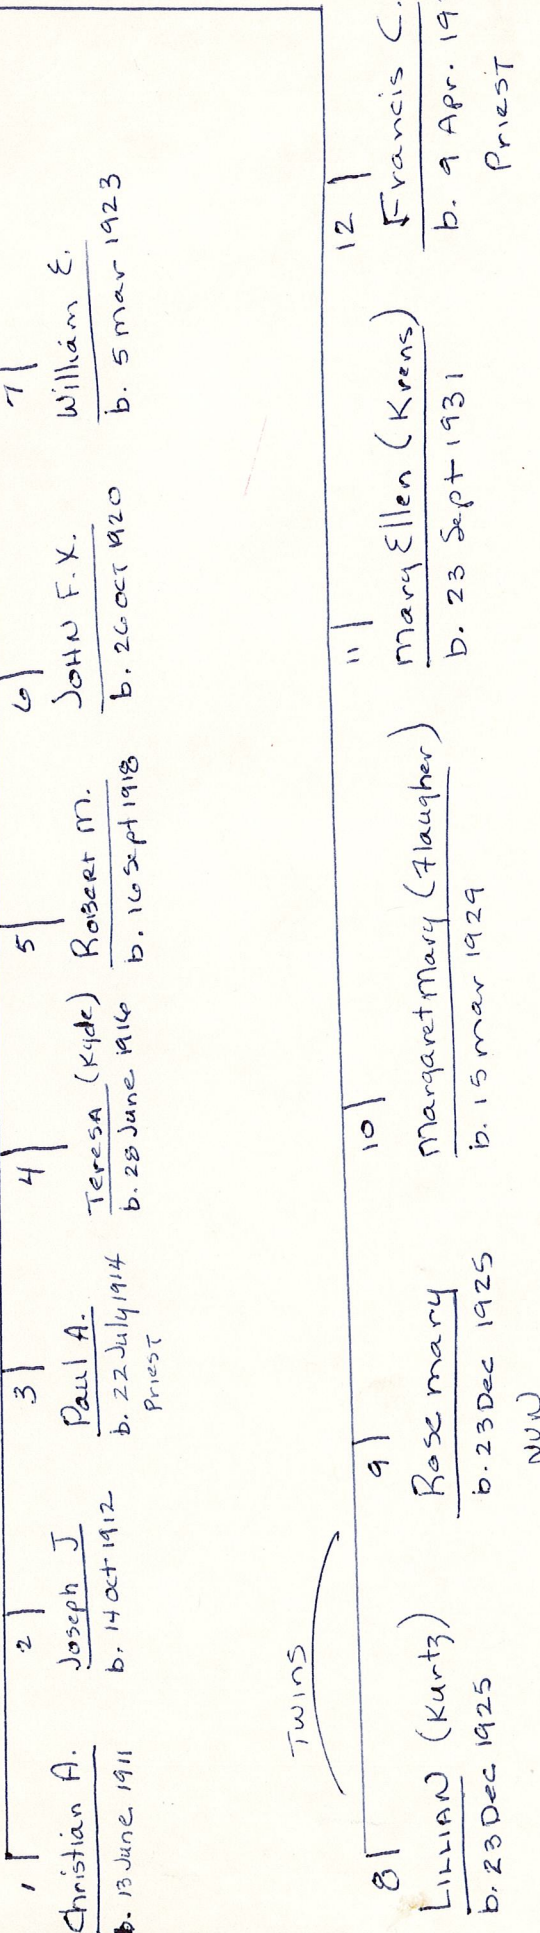

MATHIAS Christian Conrad

b. 7 Nov. 1884

Cincinnati, Ohio

d. 15 Jan 1957

Cincinnati

Buried: St. Josephs

Helenetta Otilia Houlscott

b. 9 April 1891

Wyoming, Ohio

d. 24 June 1948

Cincinnati, Ohio

m. 9 Sept. 1910

Frank P. Houlscott
1861-1945

K-IV-17
Catherine Reidingner
1867 - Jan 17, 1950