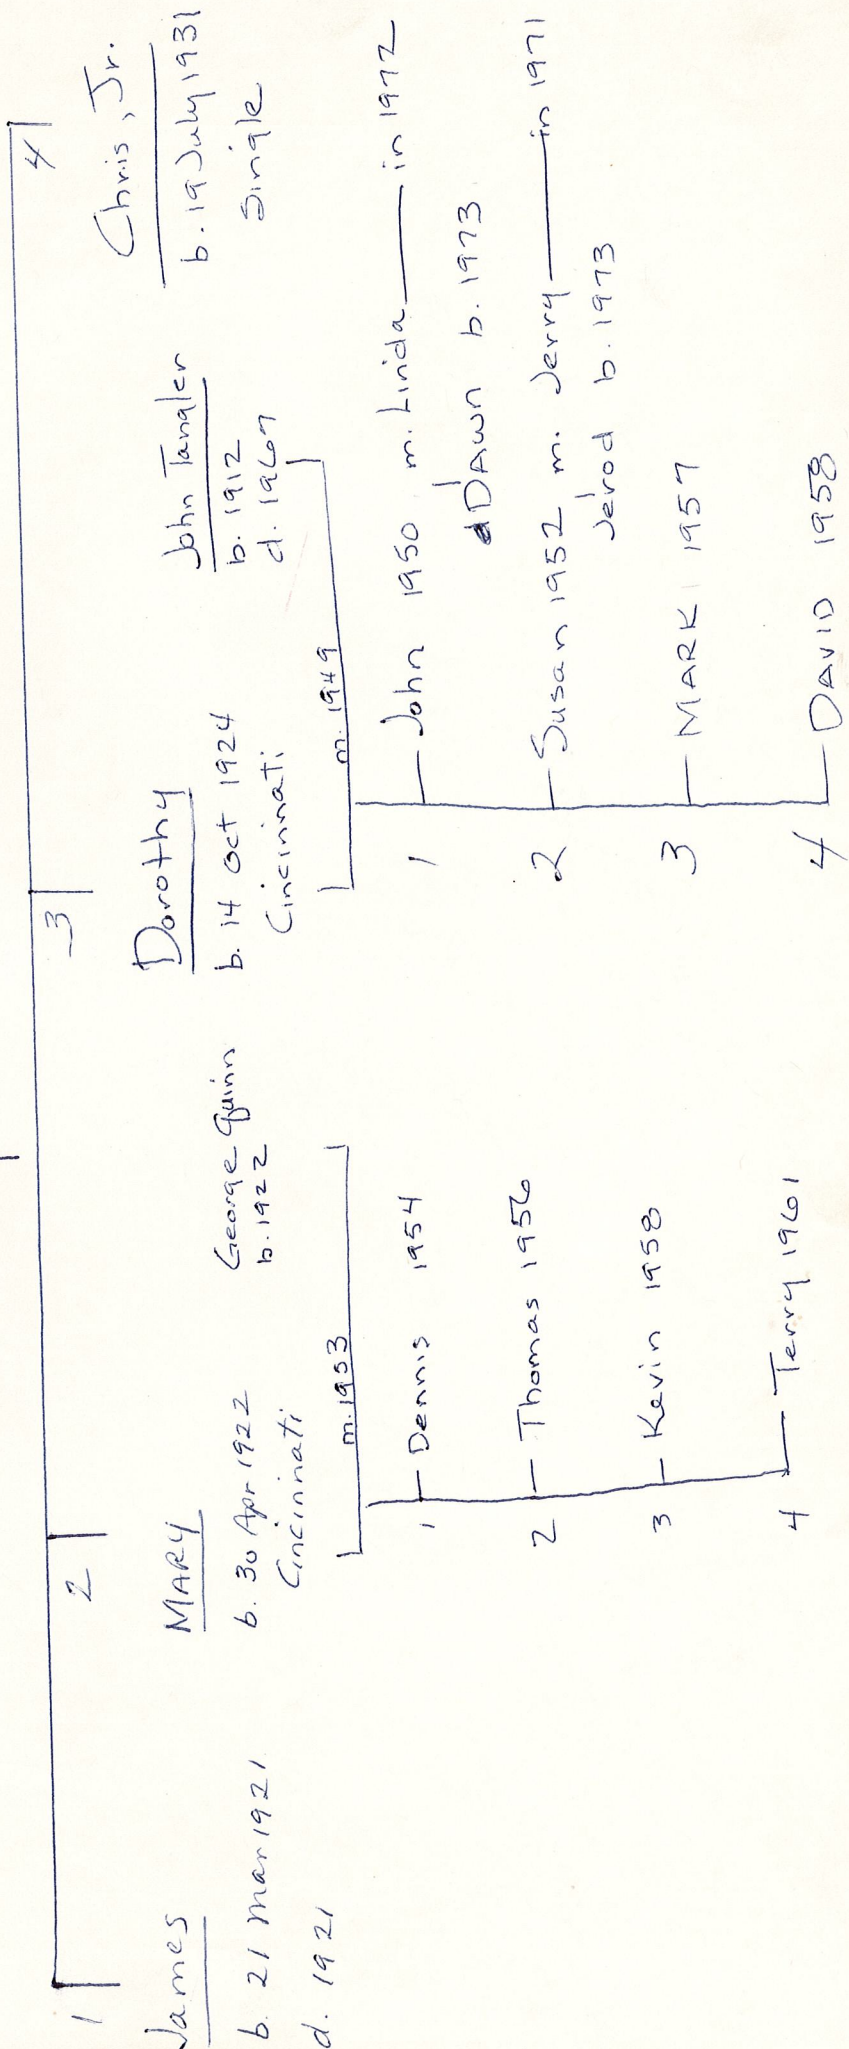

Christian
Peter
Conrad

Agnes W. Sedler
b. 22 Jan 1895

B. 8 mar 1889
Cincinnati
d. 5 June 1975
Cincinnati

married: